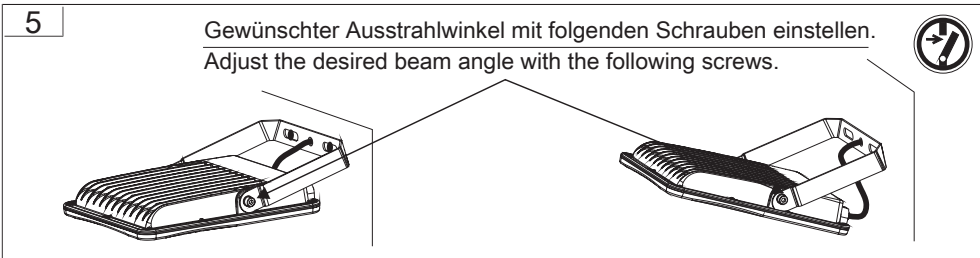

WARNING:

- If the external flexible cable or cord of this luminaire is damaged, it shall be exclusively replaced by the manufacturer or his service agent or a similar qualified person in order to avoid a hazard.
- Do not touch the luminaire in operative status.
- The light source contained in this luminaire shall only be replaced by the manufacturer or his service agent or a similar qualified person.
- Caution, risk of electric shock.

- Range mounting height 15m max.
- Only installed outside the arm's reach.
- Suitable for indoors and outdoors.
- Please note that the fixture is equipped with standard surge protection only. To protect the fixture from sags, surges, and lightning strikes, additional surge protectors must be deployed on the primary side.
- Junction box with at least IP65 for supply connection shall be used.
- Terminal block not included. Installation must be performed by a qualified person.