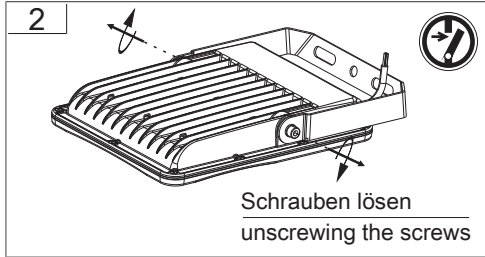

WARNING:

- If the external flexible cable or cord of this luminaire is damaged, it shall be exclusively replaced by the manufacturer or his service agent or a similar qualified person in order to avoid a hazard.
- Do not touch the luminaire in operative status.
- The light source contained in this luminaire shall only be replaced by the manufacturer or his service agent or a similar qualified person.
- Caution, risk of electric shock.

- Range mounting height 15m max.
- Only installed outside the arm's reach.
- Suitable for indoors and outdoors.
- Please note that the fixture is equipped with standard surge protection only. To protect the fixture from sags, surges, and lightning strikes, additional surge protectors must be deployed on the primary side.
- Junction box with at least IP65 for supply connection shall be used.
- Terminal block not included. Installation must be performed by a qualified person.