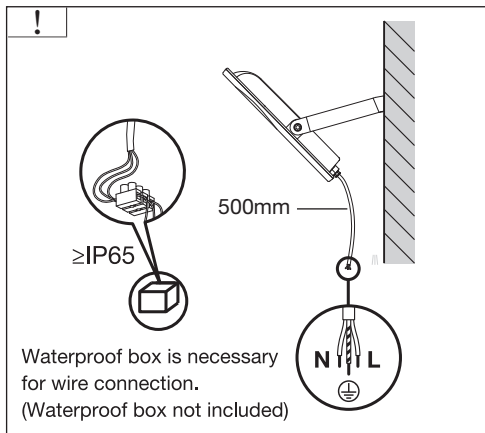

CRI

80

PROJECTED AREA [m<sup>2</sup>]

0.0283

DIN EN 61340-5-1

EN 12464  
EN 1838

EN 12464

**WARNING:**

- Range mounting height 15m max.
- Only installed outside the arm's reach.
- Suitable for indoors and outdoors.
- Please note that the fixture is equipped with standard surge protection only. To protect the fixture from sags, surges, and lightning strikes, additional surge protectors must be deployed on the primary side.
- Junction box with at least IP65 for supply connection shall be used.
- Terminal block not included. Installation must be performed by a qualified person.