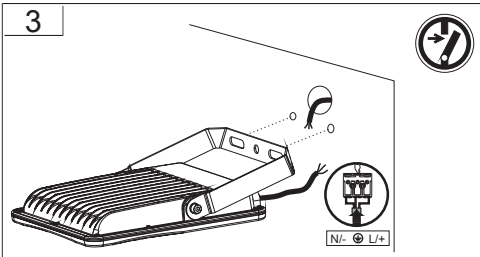

CRI

80

PROJECTED AREA [m<sup>2</sup>]

0.0283

DIN EN 61340-5-1

EN 12464  
EN 1838

EN 12464

**WARNING:**

- Range mounting height 15m max.
- Only installed outside the arm's reach.
- Suitable for indoors and outdoors.
- Please note that the fixture is equipped with standard surge protection only. To protect the fixture from sags, surges, and lightning strikes, additional surge protectors must be deployed on the primary side.
- Junction box with at least IP65 for supply connection shall be used.
- Terminal block not included. Installation must be performed by a qualified person.