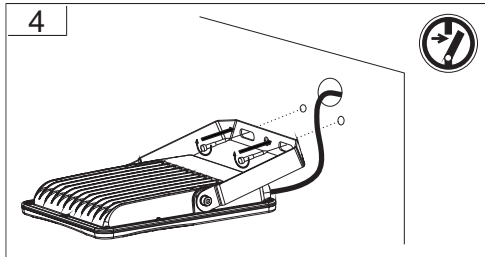

WARNING:

- If the external flexible cable or cord of this luminaire is damaged, it shall be exclusively replaced by the manufacturer or his service agent or a similar qualified person in order to avoid a hazard.
- Do not touch the luminaire in operative status.
- The light source contained in this luminaire shall only be replaced by the manufacturer or his service agent or a similar qualified person.
- Caution, risk of electric shock.

- Range mounting height 15m max.
- Only installed outside the arm's reach.
- Suitable for indoors and outdoors.
- Please note that the fixture is equipped with standard surge protection only. To protect the fixture from sags, surges, and lightning strikes, additional surge protectors must be deployed on the primary side.
- Junction box with at least IP65 for supply connection shall be used.
- Terminal block not included. Installation must be performed by a qualified person.