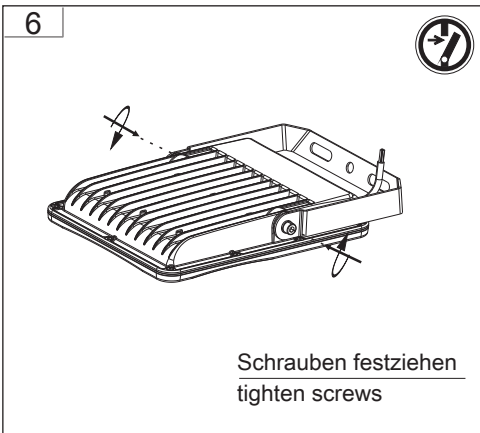

WARNING:

- If the external flexible cable or cord of this luminaire is damaged, it shall be exclusively replaced by the manufacturer or his service agent or a similar qualified person in order to avoid a hazard.
- Do not touch the luminaire in operative status.
- The light source contained in this luminaire shall only be replaced by the manufacturer or his service agent or a similar qualified person.
- Caution, risk of electric shock.

- Range mounting height 15m max.
- Only installed outside the arm's reach.
- Suitable for indoors and outdoors.
- Please note that the fixture is equipped with standard surge protection only. To protect the fixture from sags, surges, and lightning strikes, additional surge protectors must be deployed on the primary side.
- Junction box with at least IP65 for supply connection shall be used.
- Terminal block not included. Installation must be performed by a qualified person.