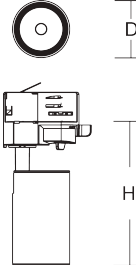

INSTRUCTION

Calido
742129.003

~ 220 - 240 V 50/60 Hz IP 20

1 2 3 [mm]

742129.003

D 50, H 132

180 g

LED