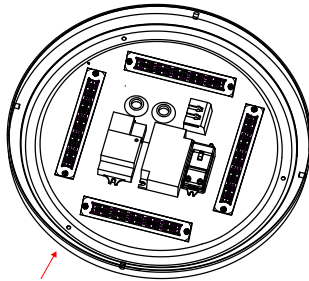

EN Installation Instructions	IT Istruzioni di montaggio
DE Montageanleitung	LT Montavimo instrukcijos
CZ Montážní návod	LV Instalācijas instrukcija
DK Monteringsvejledning	NO Monteringsanvisning
EE Paigaldusjuhend	PL Instrukcja montażu
FI Asennusohje	SE Installationsanvisning
FR Notice de montage	RU Инструкция по монтажу
HU Szerelési útmutató	SRB Instrukcija za instalaciju
HR Uputstvo za montažu	SK Montážny návod
NL Montagehandleiding	SLO Navodilo za montažo
RO Instrucțiuni de montaj	CN 安装说明书

1. Installation and commissioning may only be carried out by authorized specialists and wired in accordance with the latest IEE electrical regulations or the national standards.
  2. Mains power must be switched off before carrying out installation.
  3. The manufacturer shall not be liable for any damage resulting from inappropriate modifications to the luminaire or faulty installation.
  4. The light source contained in this luminaire shall only be replaced by the manufacturer or his service agent or a similar qualified person.
  5. Light source can't be replaced.
2. The control gear provides basic insulation between the LV supply and the control circuit

SAP code	Product Description	photobiological risk group	EAN	Wattage	diameter*height
96631862	LENA VARIO LED 320 1400 830/3540	RG0	9010299044914	16W	350*108
96631863	LENA VARIO LED 320 1400 830/3540 MWS	RG0	9010299044921	16W	350*108
96631864	LENA VARIO LED 380 1900 830/3540	RG0	9010299044938	23W	410*115
96631865	LENA VARIO LED 380 1900 830/3540 MWS	RG0	9010299044945	23W	410*115
96631866	LENA VARIO LED 380 2500 830/3540	RG0	9010299044952	32W	410*115
96631867	LENA VARIO LED 380 2500 830/3540 MWS	RG0	9010299044969	32W	410*115

1	x1
2	x3
3	x3
4	x3
5	x3

MWS