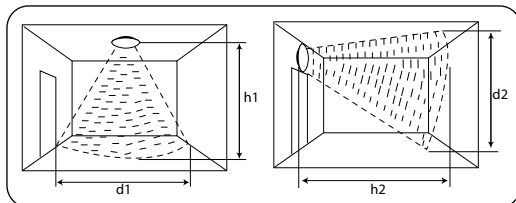

1	x1
2	x3
3	x3
4	x3
5	x3

MWS

1.Sensibility/Sensitivity 2.Durée/Hold-time 3.Luminosity/Daylight sensor

I - 100%	1 ● 2 ●	I - 5s	3 ● 4 ●	I - Disable	5 ● 6 ●
II - 75%	1 ○ 2 ●	II - 90s	3 ● 4 ○	II - 50Lux	5 ● 6 ○
III - 50%	1 ○ 2 ○	III - 5min	3 ○ 4 ●	III - 10Lux	5 ○ 6 ●
IV - 10%	1 ○ 2 ○	IV - 15min	3 ○ 4 ○	IV - 2Lux	5 ○ 6 ○

Default/Défaut

	h1	d1	h2	d2
100%	6m	10m	6m	6m
75%	4.5m	8m	4m	5m
50%	3m	6m	2m	3m
10%	1m	2m	1m	1m