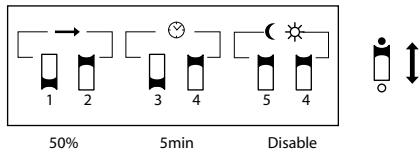

1	x1
2	x3
3	x3
4	x3
5	x3

MWS

1.Sensibility/Sensitivity 2.Durée/Hold-time 3.Luminosity/Daylight sensor

I - 100%	1 ● 2 ●	I - 5s	3 ● 4 ●	I - Disable	5 ● 6 ●
II - 75%	1 ○ 2 ●	II - 90s	3 ● 4 ○	II - 50Lux	5 ● 6 ○
III - 50%	1 ○ 2 ○	III - 5min	3 ○ 4 ●	III - 10Lux	5 ○ 6 ●
IV - 10%	1 ○ 2 ○	IV - 15min	3 ○ 4 ○	IV - 2Lux	5 ○ 6 ○

Default/Défaut

	h1	d1	h2	d2
100%	6m	10m	6m	6m
75%	4.5m	8m	4m	5m
50%	3m	6m	2m	3m
10%	1m	2m	1m	1m