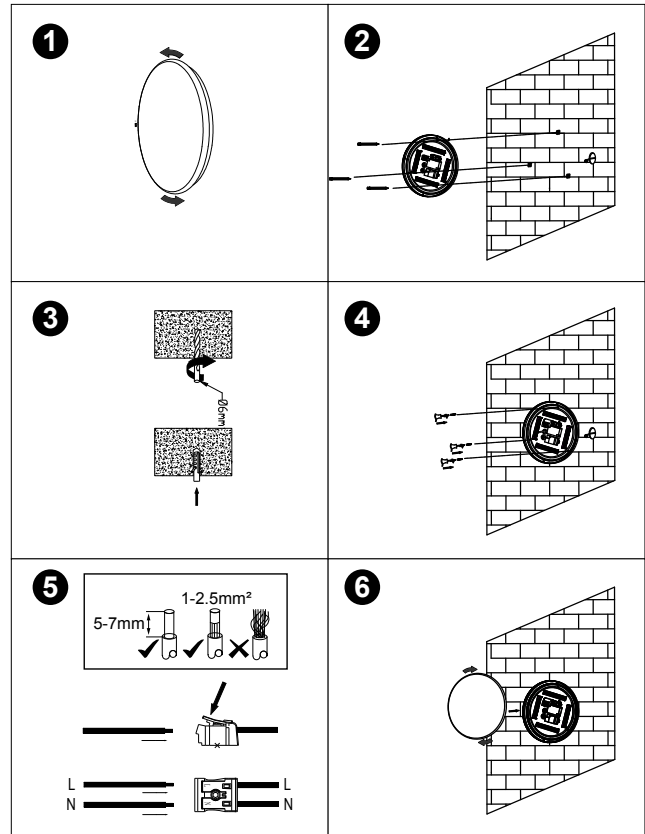

1. Installation and commissioning may only be carried out by authorized specialists and wired in accordance with the latest IEE electrical regulations or the national standards.
  2. Mains power must be switched off before carrying out installation.
  3. The manufacturer shall not be liable for any damage resulting from inappropriate modifications to the luminaire or faulty installation.
  4. The light source contained in this luminaire shall only be replaced by the manufacturer or his service agent or a similar qualified person.
  5. Light source can't be replaced.
2. The control gear provides basic insulation between the LV supply and the control circuit

SAP code	Product Description	photobiological risk group	EAN	Wattage	diameter*height
96631862	LENA VARIO LED 320 1400 830/3540	RG0	9010299044914	16W	350*108
96631863	LENA VARIO LED 320 1400 830/3540 MWS	RG0	9010299044921	16W	350*108
96631864	LENA VARIO LED 380 1900 830/3540	RG0	9010299044938	23W	410*115
96631865	LENA VARIO LED 380 1900 830/3540 MWS	RG0	9010299044945	23W	410*115
96631866	LENA VARIO LED 380 2500 830/3540	RG0	9010299044952	32W	410*115
96631867	LENA VARIO LED 380 2500 830/3540 MWS	RG0	9010299044969	32W	410*115

1	x1
2	x3
3	x3
4	x3
5	x3