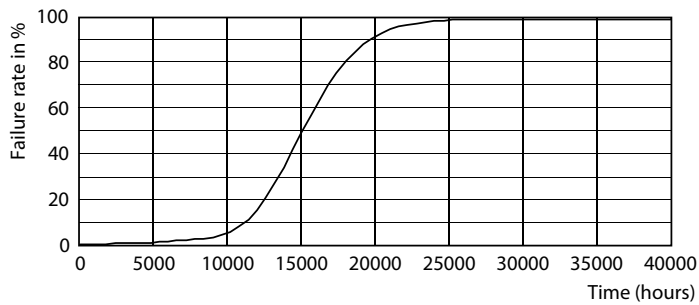

CorePro LED Kerzen-und Tropfenlampenform

Photometrische Daten

LEDlustre CorePro 7W P48 E27 827-GUL

Lebensdauer

15K LED