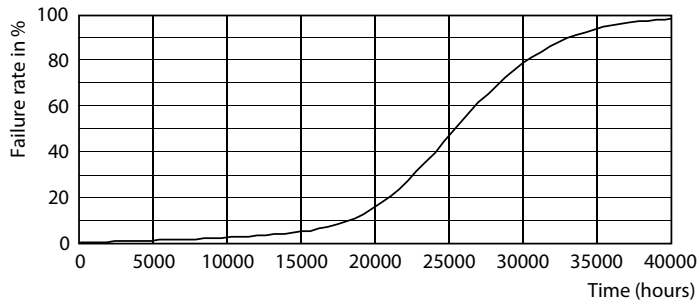

Lebensdauer

LEDspots LED 25K