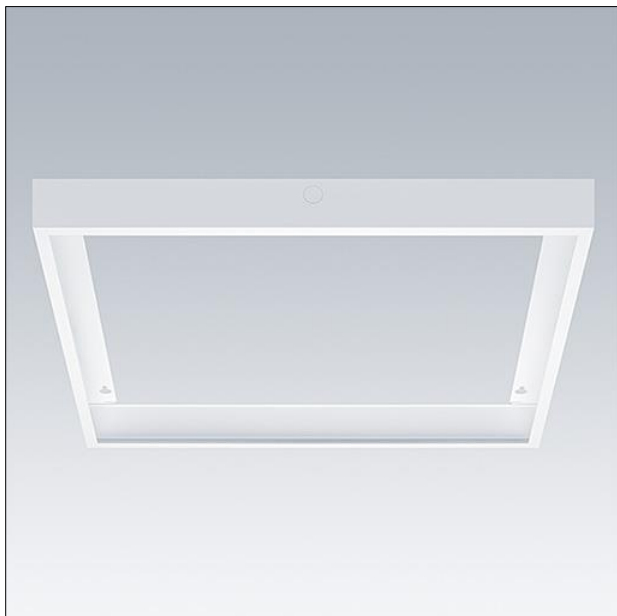

Surface mounting kit

Surface mounting kit for Q622 THORNeco LED Panels (Anna Vario, Anna Vario Flex, Caro). Compatible with THORNeco Just Emergency conversion kit. Weight: 2.4 kg.

TE\_ANNA\_F\_60\_mount\_box\_persp.jpg