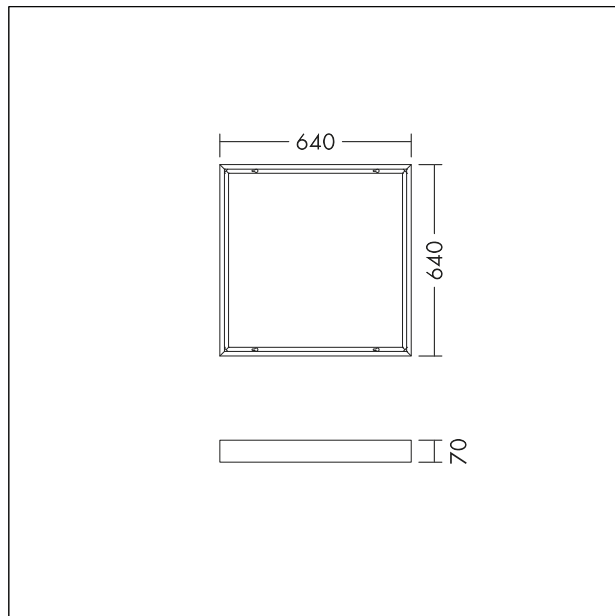

Surface mounting kit

Surface mounting kit for Q622 THORNeco LED Panels (Anna Vario, Anna Vario Flex, Caro). Compatible with THORNeco Just Emergency conversion kit. Weight: 2.4 kg.

TE\_ANNA\_F\_60\_mount\_box\_persp.jpg